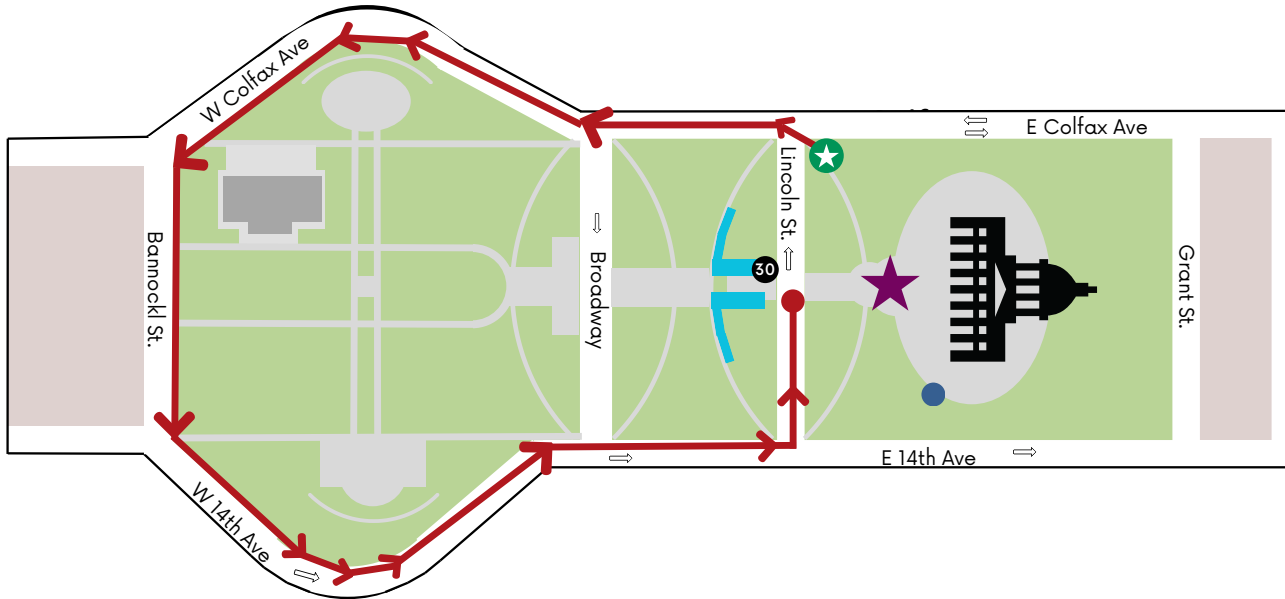

## march map

## Map Key

- ★ Rally Site
- ★ March Start
- March Route
- March Finish
- Port-A-Pots

keep marching *in* colorado

## Schedule

- 10:00 a.m. Pre-Rally Concert
- 11:00 a.m. Rally
- 12:00 p.m. March for Life

Hosted by: