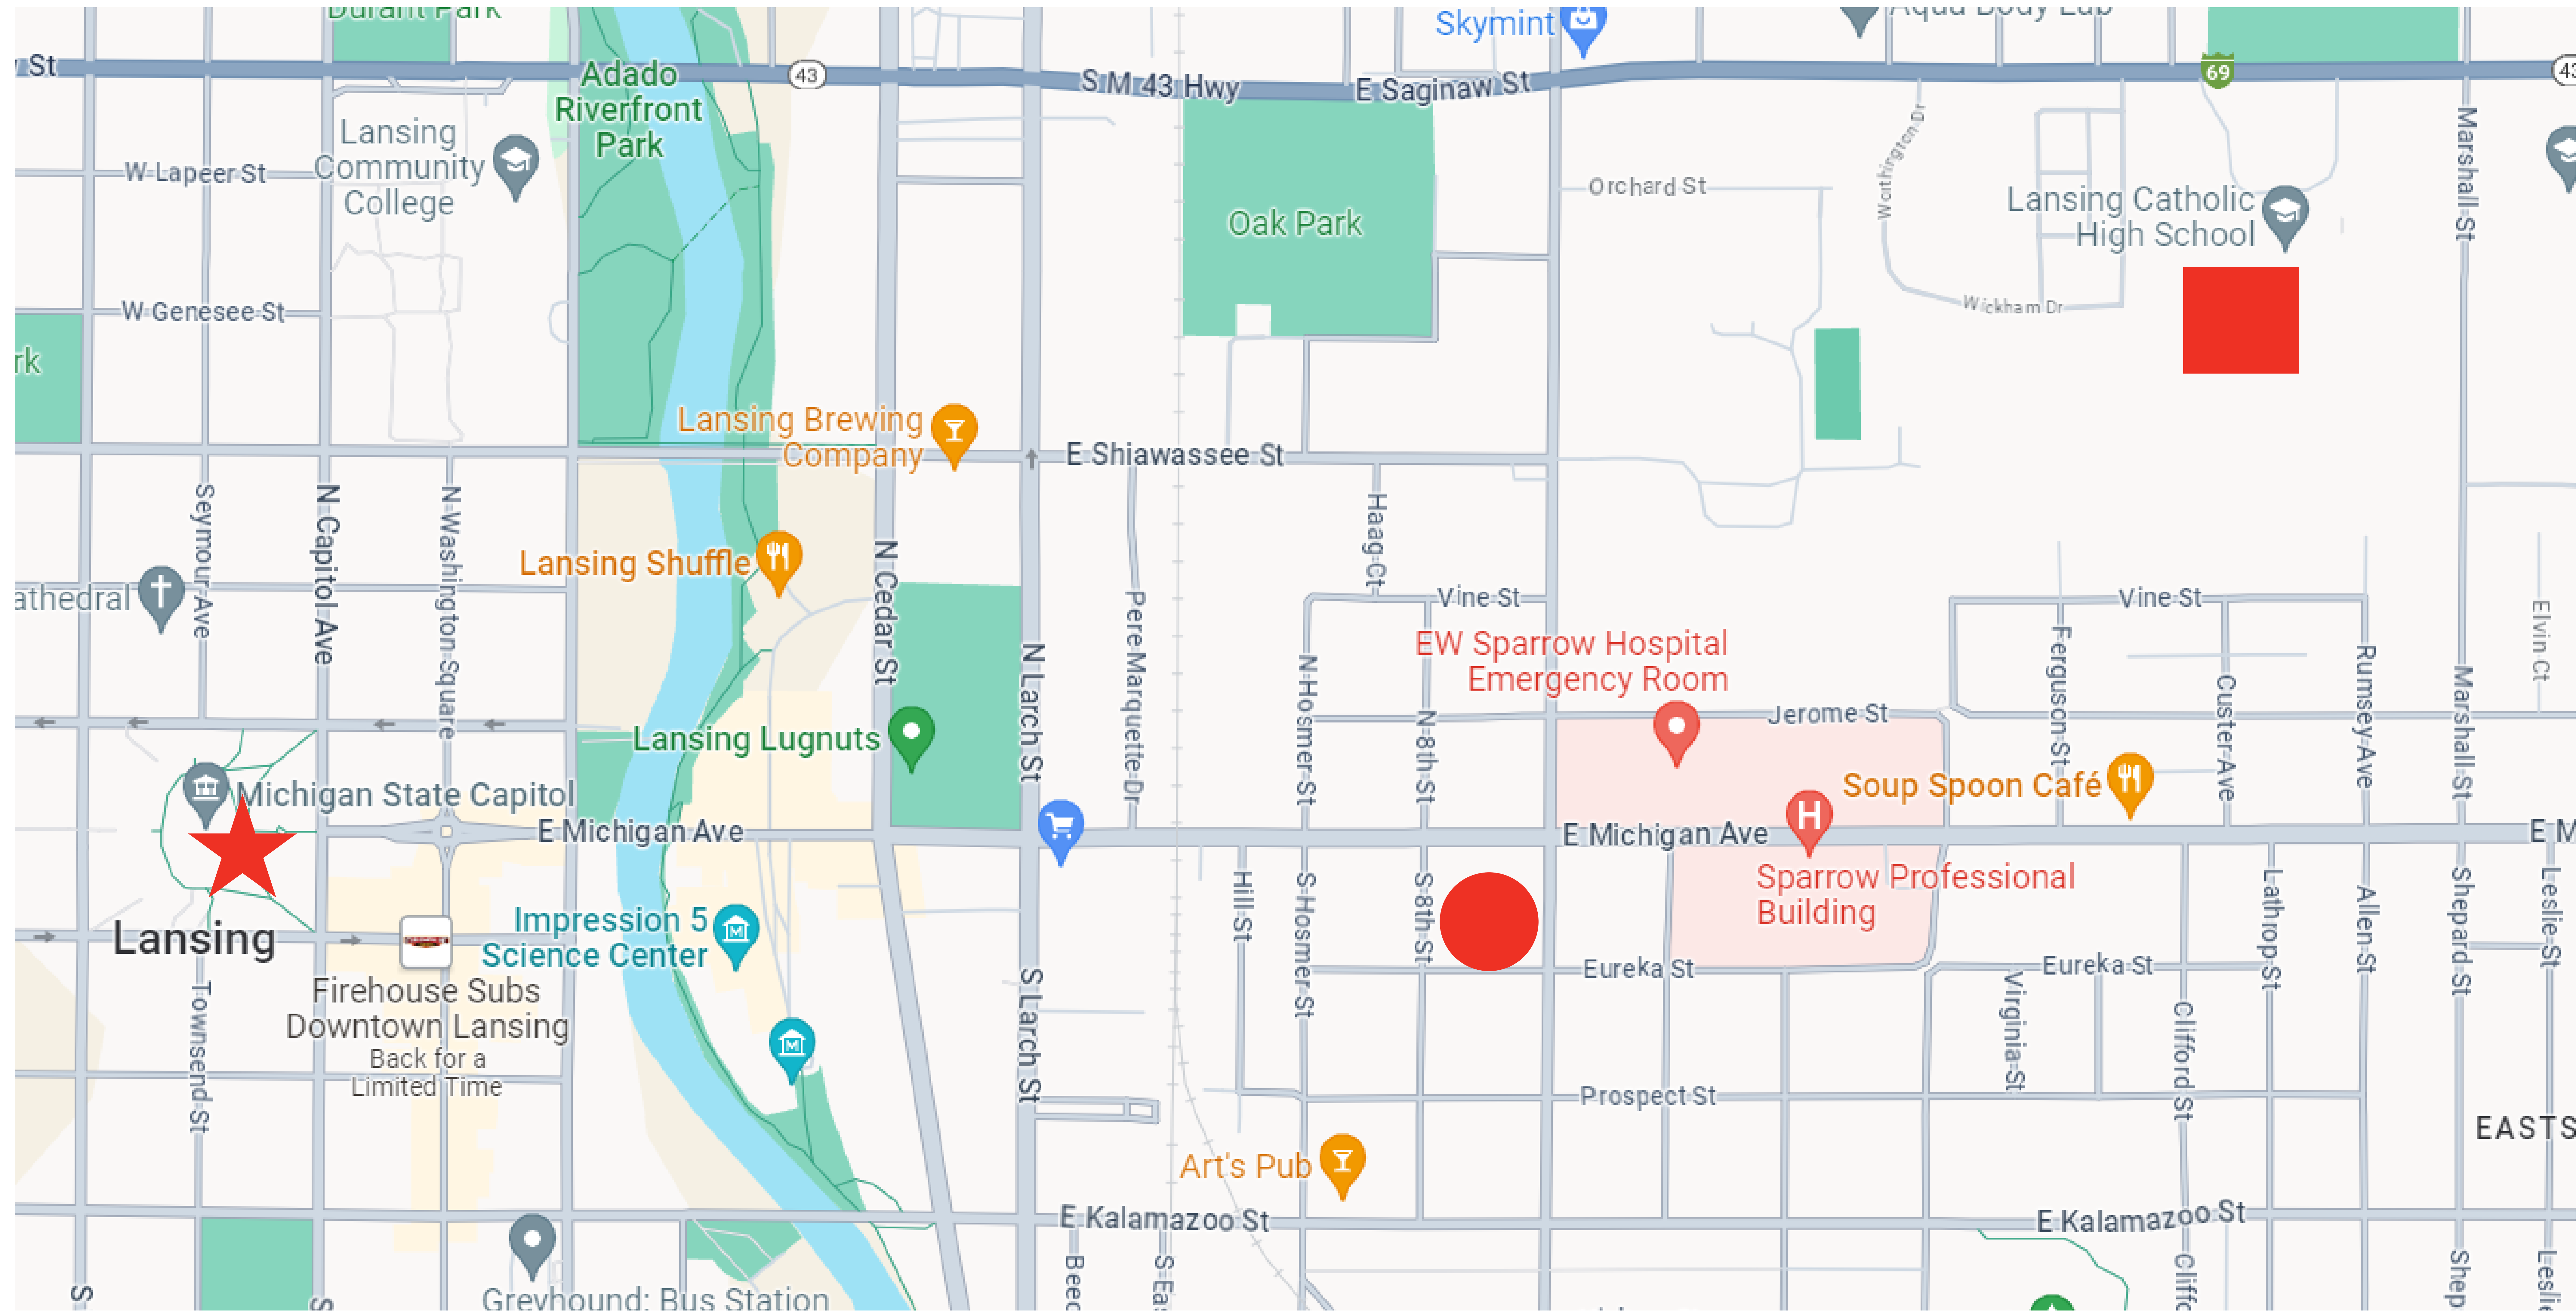

MICHIGAN MARCH FOR LIFE

Parking Lot Locations

Michigan March for Life Rally Site
100 N Capitol Ave, Lansing, MI.

Lansing Catholic – 2 mile walk; 250 spots available; 501 Marshall St, Lansing, MI 48912

St. Luke Lutheran Church - 0.9 mile walk; 35 Spots available; 122 S Pennsylvania Ave, Lansing, MI 48912

Public Parking also available downtown. [Click link HERE.](#)